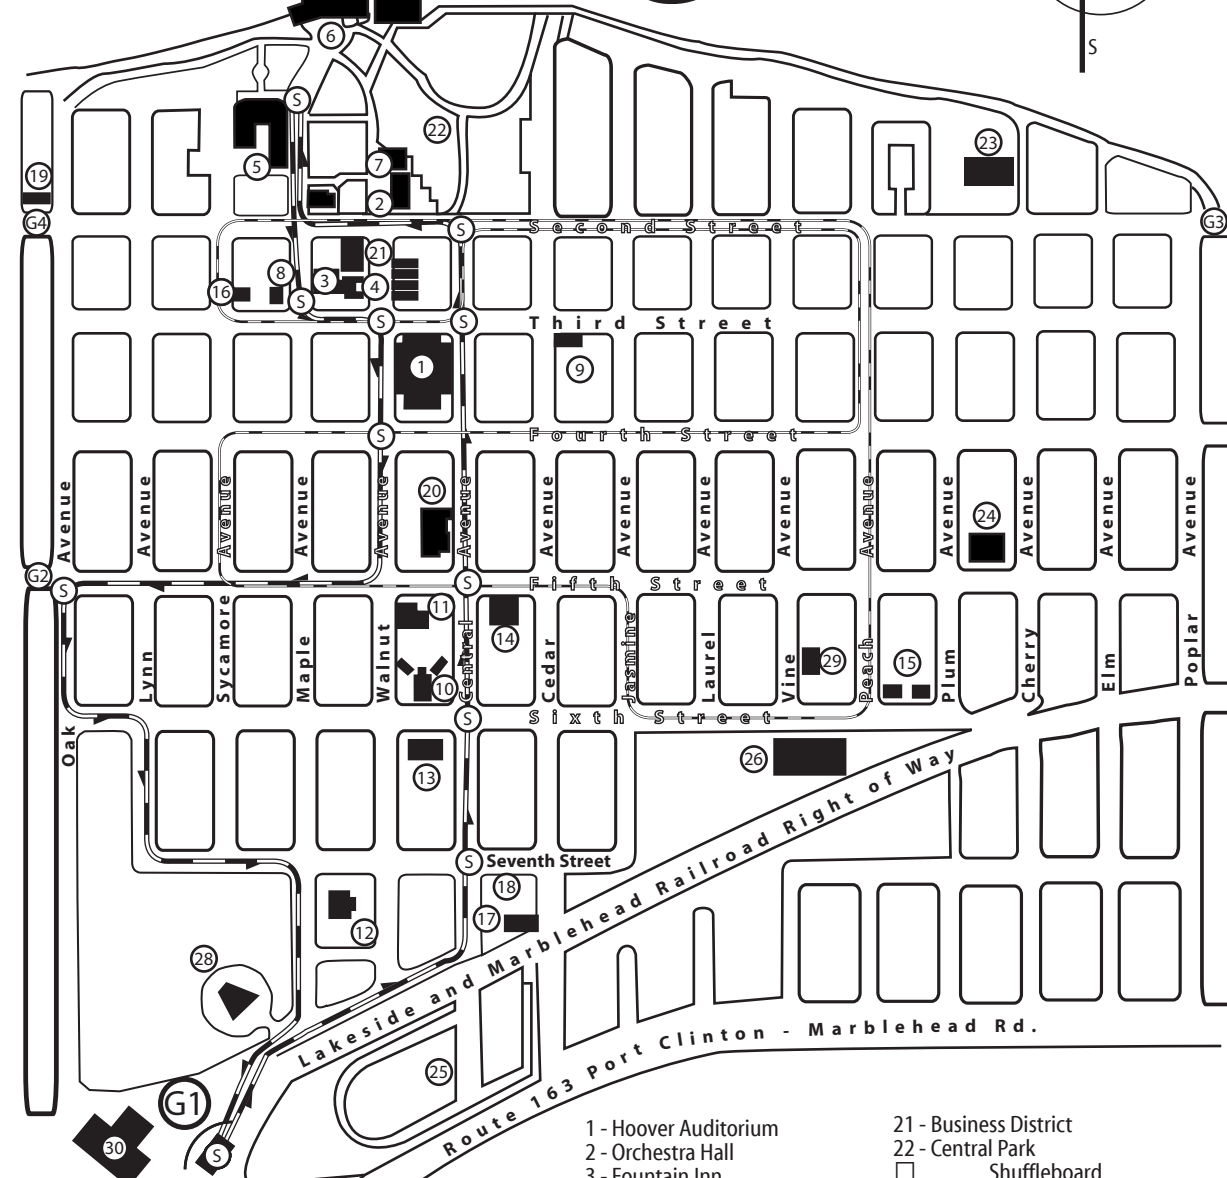

# LakeSide

To Danbury High School Parking  
(No shuttle available)

- |                                       |                                |
|---------------------------------------|--------------------------------|
| 1 - Hoover Auditorium                 | 21 - Business District         |
| 2 - Orchestra Hall                    | 22 - Central Park              |
| 3 - Fountain Inn                      | ☐ Shuffleboard                 |
| 4 - Lakeside Association Office       | ☐ Miniature Golf               |
| 5 - Hotel Lakeside                    | ☐ Steele Bandstand             |
| 6 - Pavilion                          | ☐ Basketball/Volleyball        |
| 7 - Green Gables                      | ☐ Children's Playground        |
| 8 - Heritage Hall                     | 23 - Perry Park                |
| 9 - Bradley Temple                    | ☐ Tennis Courts                |
| 10 - South Auditorium                 | 24 - Cherry Park               |
| 11 - Wesley Lodge                     | 25 - Lakeside RV Campground    |
| 12 - Old Schoolhouse                  | 26 - Williams Tennis Campus    |
| 13 - Rhein Center for the Arts        | 27 - Lakeside Dock             |
| 14 - Wo Ho Mis Lodge                  | 28 - Chapel in the Woods       |
| 15 - Hilltop House and Annex          | 29 - LWBS Boat Works Workshop  |
| 16 - Archives                         | 30 - South Gate Welcome Center |
| 17 - Train Station                    | G1 - South Gate                |
| 18 - Youth Cabins                     | G2 - West Fifth Street Gate    |
| 19 - Employee Dormitories             | G3 - East Gate                 |
| 20 - Lakeside United Methodist Church | G4 - West Second Street Gate   |

Mack Mobile Route  
(driver follows inbetween calls)